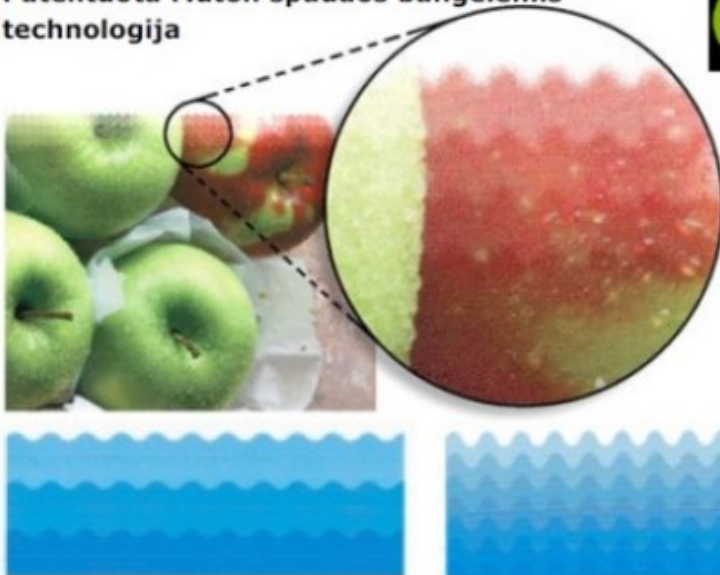

We print various size prints (to 120 cm width) with "ValueJet" printer and using "Eco ultra" inks, on different materials (paper, adhesive pellicle, sheet, etc.). "Mutoh" technology ensures you a perfectly flat colors, rašalo kiekis paskirstomas dalimis, this allows reach wider range of colors and print on difficult materials.

Patentuota Mutoh spaudos bangelėmis technologija

Printer ValueJet
Printing technology "Mutoh"

Plotter and cut letters, logos on different width, height, thick pellicle (up to 80 cm wide). Plotters

use tangential technology. This technology reaches more fine detail, accuracy on fonts, better quality and wider opportunities to cut through very thick and harder materials.